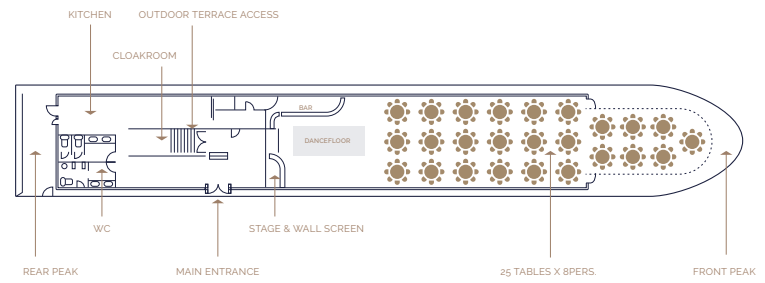

-  **230 pers.**  
cocktail
-  **200 pers.**  
seated
-  **150 pers.**  
seminar

# River Palace

take height

The River Palace is an outstanding boat representing elegance itself. Both sophisticated and contemporary, it reveals all its splendour. One admires the magnificent Bohemian crystal chandeliers or the beautiful view of Paris from the vast panoramic windows. All in all, 220 people can enjoy lunch or dinner in complete privacy. As the scenery passes by, the reception is in full swing and the champagne is flowing.

1 Level	<b>250 m<sup>2</sup></b>
Deck	<b>120 m<sup>2</sup></b>
Length	<b>60 m<sup>2</sup></b>
Width	<b>9,2 m<sup>2</sup></b>

© Compagnie des Bateaux à Roue 2019